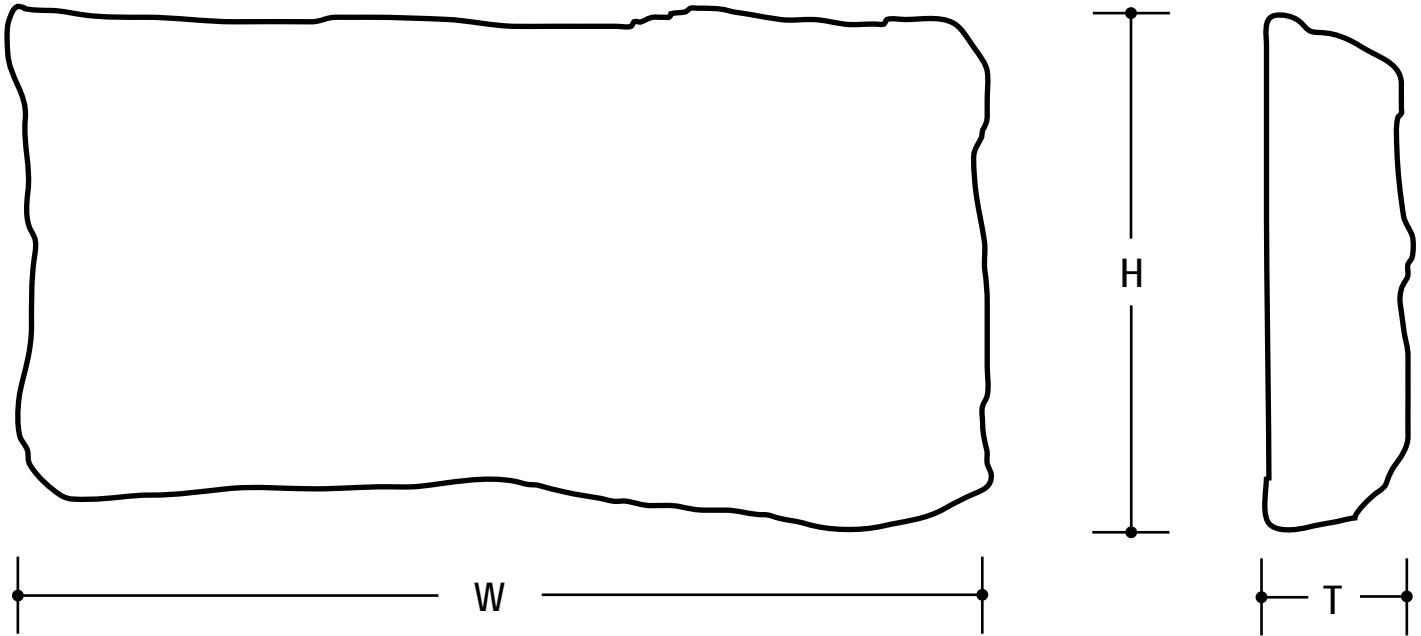

ASHLAR

by Centurion Stone

PATTERN DESCRIPTION AND DIMENSIONS

PATTERN / CODE	TEXTURE	PATTERN OF INSTALLATION	THICKNESS	HEIGHT	WIDTH	REC JOINT
Ashlar 230	Assortment of sizes and shapes. Organized pattern. Face of pieces flat but with texture.	Installed with the longest side down and level. A joint is required with this pattern.	1 1/2" TO 2"	6" TO 15"	6" TO 15"	3/4"

COLOR/STYLE

Name	Product Number
Sundown Ashlar	#23023525
Odessa Falls Ashlar	#23036525
Wichita Ashlar	#23050001
Pennsylvania Ashlar	#23080025
Golden Texas Ashlar	#23096510
Georgia Ashlar	#23095035

Packaging		Weights	
	Sq. Ft.	Skid	Box
Box	12.5		118
Skid	100	950	
Corners	88	1008	126
Sq. Ft.		9.9	