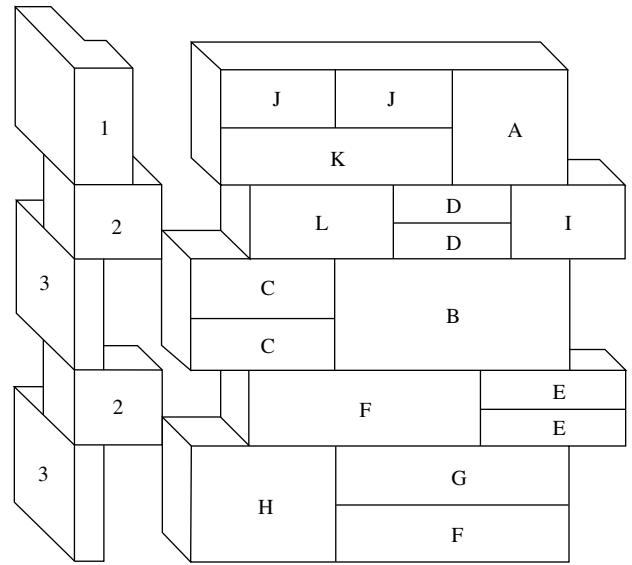

CATHEDRAL STONE

by Centurion Stone

| Flats | | | |
|-------|--------|-------|----------------|
| No. | Height | Width | Pieces per Box |
| A | 12 | 12 | 1 |
| B | 12 | 24 | 1 |
| C | 6 | 15 | 2 |
| D | 4 | 12 | 2 |
| E | 4 | 15 | 2 |
| F | 8 | 24 | 2 |
| G | 4 | 24 | 1 |
| H | 12 | 15 | 1 |
| I | 8 | 12 | 1 |
| J | 6 | 12 | 2 |
| K | 6 | 24 | 1 |
| L | 8 | 15 | 1 |

| Corner | | Size | Lin. Ft. | | Sq. Ft. | C to F |
|----------------------|---|------------|----------|-------|---------|--------|
| # of Pieces | | | Pcs. | Total | Total | Factor |
| # 1 | 1 | 6 x 9 x 12 | 12" | 1' | .79 | |
| # 2 | 2 | 4 x 9 x 8 | 8" | 1.3' | .45 | |
| # 3 | 3 | 4 x 9 x 12 | 12" | 2' | .67 | |
| Approximate Coverage | | | 4.3 | 1.9 | X.44 | |

Features:

- Can be installed in Random Ashlar pattern or Repeating Pattern for quick installation with minimum cutting
- 90 degree corners
- Average thickness of one and one fourth inches
- Pattern sized for a one-half inch mortar joint
- Convenient, easy handling and packaging