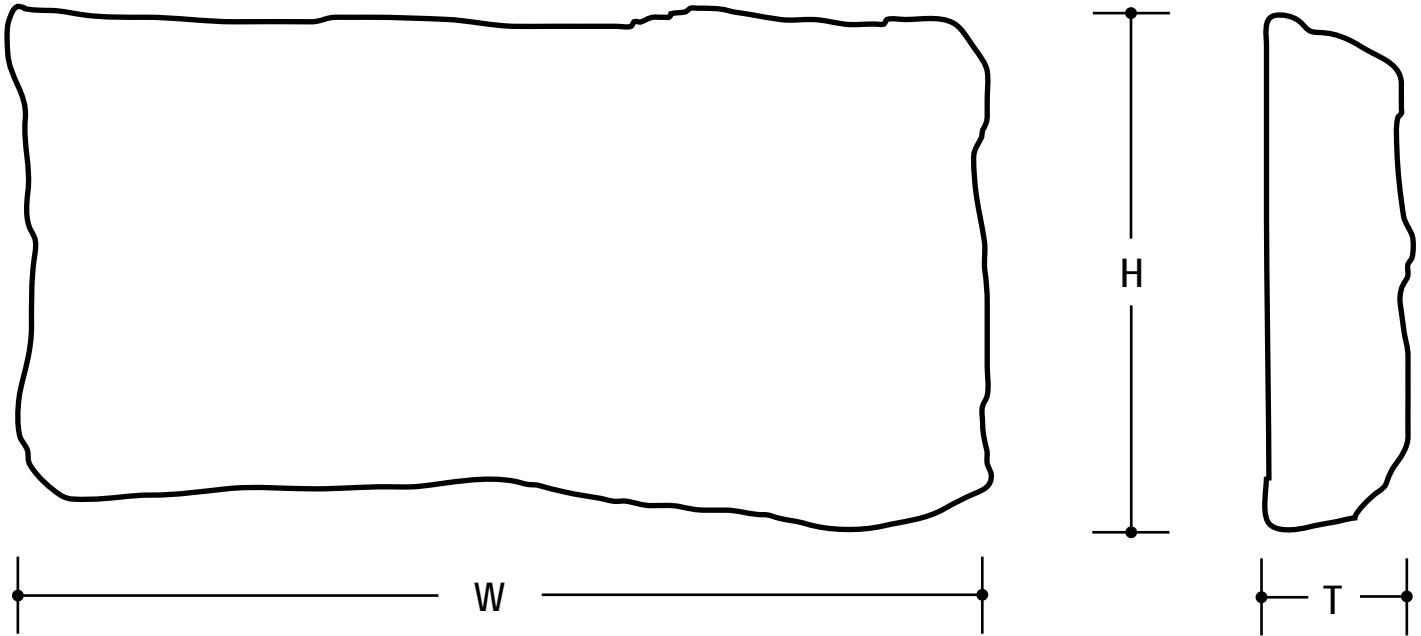

## PATTERN DESCRIPTION AND DIMENSIONS

PATTERN / CODE	TEXTURE	PATTERN OF INSTALLATION	THICKNESS	HEIGHT	WIDTH	REC JOINT
Cutface 270	Guillotine cut with deep chisel face.	Installed in a horizontal pattern, sized for easy intallation.	1 1/2" TO 3 1/2"	1" TO 6"	4" TO 20"	Drystack

### COLOR/STYLE

Name	Product Number
Chardonay Cutface	#27018065
Pennsylvania Cutface	#27080025
Brown Cutface	#27020025
Arizona Cutface	#27072425
Kentucky Cutface	#27026015
Suede Cutface	#27018565

Packaging		Weights	
	Sq. Ft.	Skid	Box
Box	11		118
Skid	88	944	
Corners	80	990	123
Sq. Ft.		10.7	

Brown Cutface #27020025

Chardonay Cutface #27018065

Kentucky Cutface #27026015

Drawn By: Centurion Stone  
Date:  
Revised:  
Scale: NOT TO SCALE  
Checked by:  
Sheet: 1 of 1