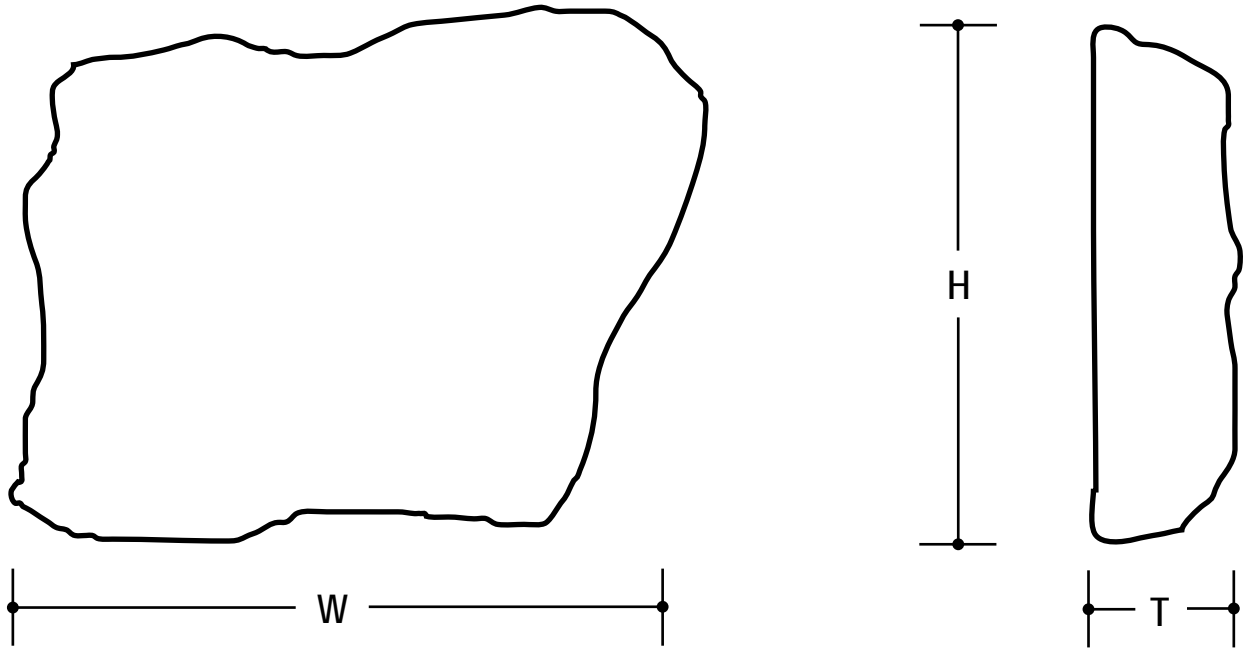

FIELDSTONE

by Centurion Stone

PATTERN DESCRIPTION AND DIMENSIONS

PATTERN / CODE	TEXTURE	PATTERN OF INSTALLATION	THICKNESS	HEIGHT	WIDTH	REC JOINT
Fieldstone 020	Distinctively textured, smooth, rough faced flagstone look. Pieces are square, rectangular and angled.	Installed with the longest side down and level a joint is required with this pattern.	1 1/2" TO 3"	2" TO 10"	4" TO 10"	3/4"

COLOR/STYLE

Name	Product Number
Tulsa Fieldstone	#02079115
Pennsylvania Fieldstone	#02080025
Arkansas Fieldstone	#02017065
Kentucky Fieldstone	#02026015

Packaging		Weights	
	Sq. Ft.	Skid	Box
Box	11.5		80
Skid	92	643	
Corners	96	744	93
Sq. Ft.		6.9	