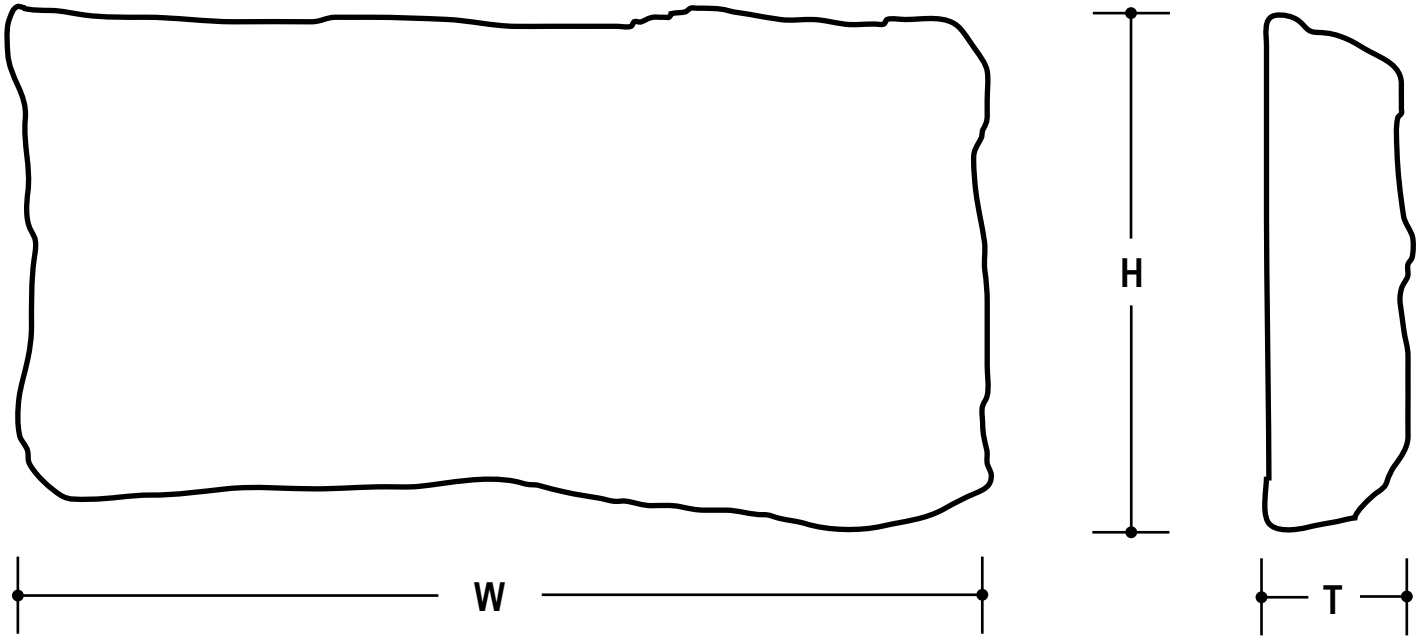

## PATTERN DESCRIPTION AND DIMENSIONS

PATTERN / CODE	TEXTURE	PATTERN OF INSTALLATION	THICKNESS	HEIGHT	WIDTH	REC JOINT
Hackett 050	Unique one of a kind stone pattern. Old pieces from farm fences with years of weathering.	Installed horizontally and level. May have a roll in plane to resemble the stacking in old farm fences.	1 1/2" TO 2 1/2"	2" TO 4"	4" TO 14"	Jointless

### COLOR/STYLE

Name	Product Number
English Hackett	#05027015
Pecan Hackett	#05073637

Packaging		Weights	
	Sq. Ft.	Skid	Box
Box	11		104
Skid	88	832	
Corners	72	804	100
Sq. Ft.		9.4	

Drawn By: Centurion Stone  
 Date:  
 Revised:  
 Scale: NOT TO SCALE  
 Checked by:  
 Sheet: 1 of 1