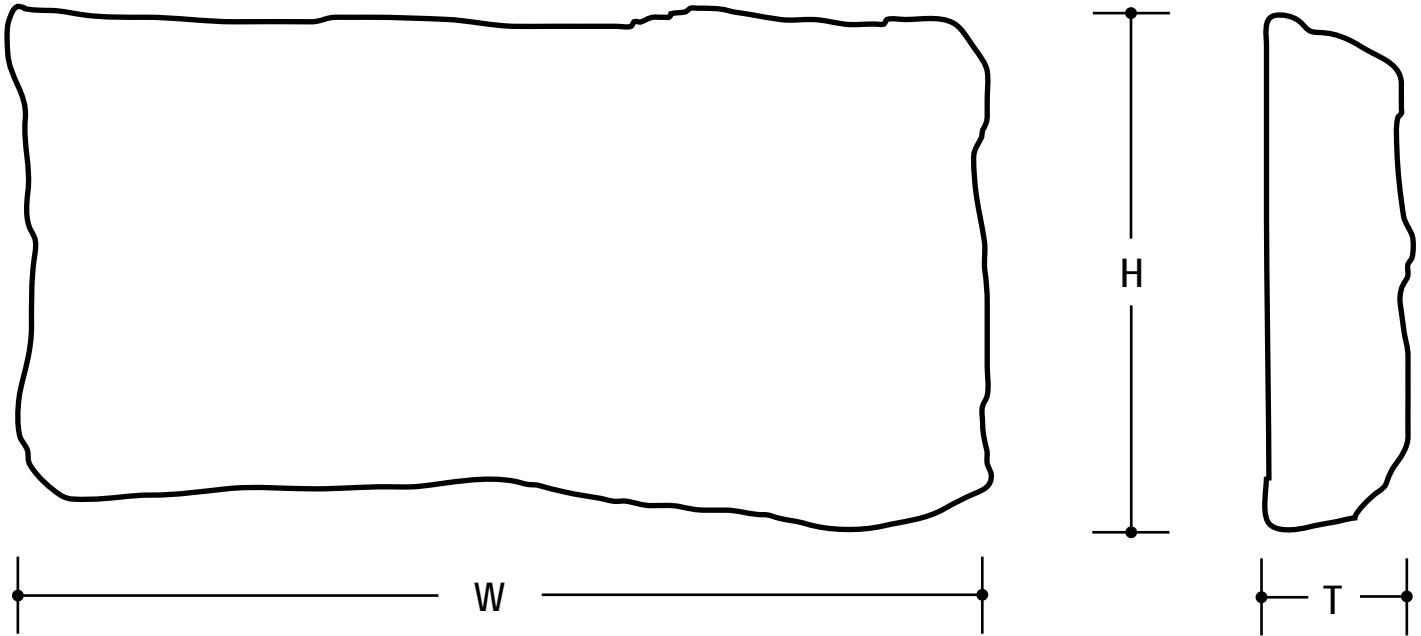

## PATTERN DESCRIPTION AND DIMENSIONS

PATTERN / CODE	TEXTURE	PATTERN OF INSTALLATION	THICKNESS	HEIGHT	WIDTH	REC JOINT
Ledgestone 150	Look of split layered stone. Long dimensional pieces. Narrower style gives edges a pronounced look.	Installed in a stacked design with no joint. Stack as tight as possible.	1 1/2" TO 3"	2" TO 4"	4" TO 18"	Drystack

### COLOR/STYLE

Name	Product Number
Gray Ledge	#15003045
California Ledge	#15022025
Southern Wheat Ledge	#15080125
Kentucky Ledge	#15026015
Chardonay Ledge	#15018065
Texas Ledge	#15031010

	Packaging		Weights	
	Sq. Ft.	Skid	Box	
Box	11		101	
Skid	88	813		
Corners	72	496	62	
Sq. Ft.		9.2		