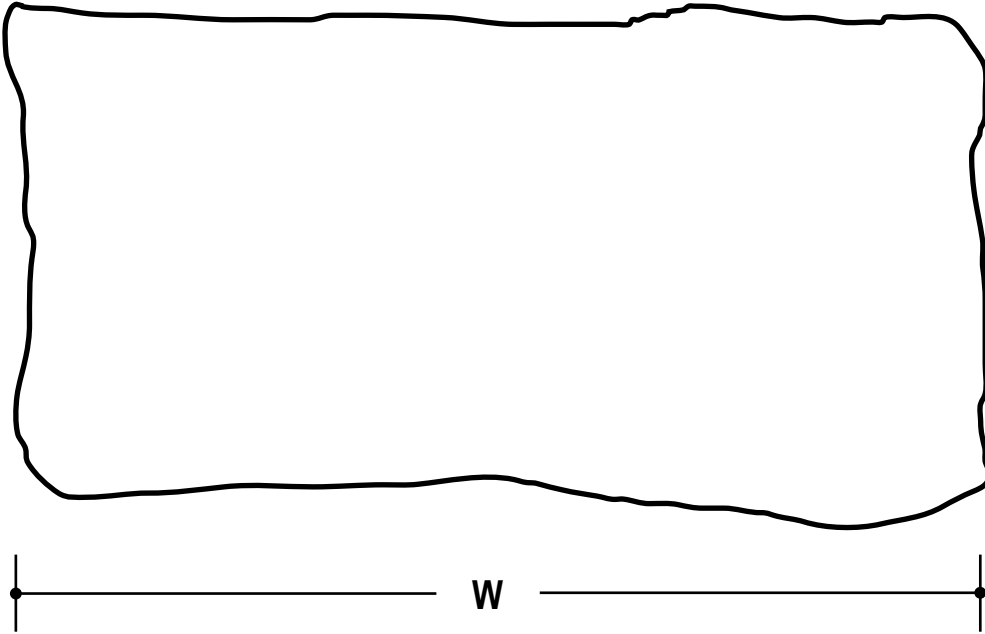

RUBBLE

by Centurion Stone

PATTERN DESCRIPTION AND DIMENSIONS

PATTERN / CODE	TEXTURE	PATTERN OF INSTALLATION	THICKNESS	HEIGHT	WIDTH	REC JOINT
Rubble 250	A hand dressed tailored look. Pieces roughly squared and face chiseled.	A coursed looking pattern yet no set pattern design. Installed level and plumb.	1 1/2" TO 2"	2" TO 6"	4" TO 18"	3/4"

COLOR/STYLE

Name	Product Number
Tulsa Rubble	#25079115
Appalachian Rubble	#25025015
Chardonay Rubble	#25018065
Ohio Rubble	#25032020
Pennsylvania Rubble	#25080025
Arizona Rubble	#25072425
Golden Texas Rubble	#25096510

COLOR/STYLE

Name	Product Number
Brown Rubble	#25020025
Texas Rubble	#25031010
English Rubble	#25027015
Millwood Rubble	#25033320
Plain Rubble	#25033020
Kentucky Rubble	#25026015
Suede Rubble	#25018565

	Packaging		Weights	
	Sq. Ft.	Skid	Box	
Box	14		106	
Skid	112	850		
Corners	96	813	101	
Sq. Ft.		7.5		

Arizona Rubble #25072425

Brown Rubble #25020025

English Rubble #25027015

Drawn By: Centurion Stone
Date:
Revised:
Scale: NOT TO SCALE
Checked by:
Sheet: 1 of 1

RUBBLE

50 Van Buren Street
Nashville, TN 37208-1718
Phone: 1-800-786-6352
Fax: (615) 726-1795