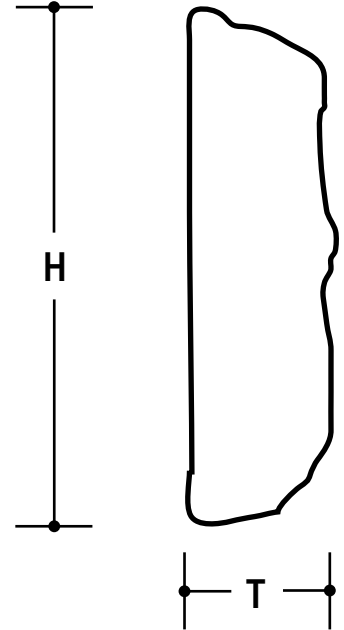

RUBBLE

by Centurion Stone

PATTERN DESCRIPTION AND DIMENSIONS

PATTERN / CODE	TEXTURE	PATTERN OF INSTALLATION	THICKNESS	HEIGHT	WIDTH	REC JOINT
Rubble 250	A hand dressed tailored look. Pieces roughly squared and face chiseled.	A coursed looking pattern yet no set pattern design. Installed level and plumb.	1 1/2" TO 2"	2" TO 6"	4" TO 18"	3/4"

Arizona Rubble #25072425

Brown Rubble #25020025

English Rubble #25027015

Drawn By: Centurion Stone
Date:
Revised:
Scale: NOT TO SCALE
Checked by:
Sheet: 1 of 1

RUBBLE

50 Van Buren Street
Nashville, TN 37208-1718
Phone: 1-800-786-6352
Fax: (615) 726-1795

Plain Rubble #25033020

Texas Rubble #25031010

Tulsa Rubble #25079115

Chardonay #25018065

Drawn By: Centurion Stone
Date:
Revised:
Scale: NOT TO SCALE
Checked by:
Sheet: 1 of 1

RUBBLE

50 Van Buren Street
Nashville, TN 37208-1718
Phone: 1-800-786-6352
Fax: (615) 726-1795

Golden Texas Rubble #25096510

Suede Rubble #25018565

Drawn By: Centurion Stone
Date:
Revised:
Scale: NOT TO SCALE
Checked by:
Sheet: 1 of 1

RUBBLE

50 Van Buren Street
Nashville, TN 37208-1718
Phone: 1-800-786-6352
Fax: (615) 726-1795