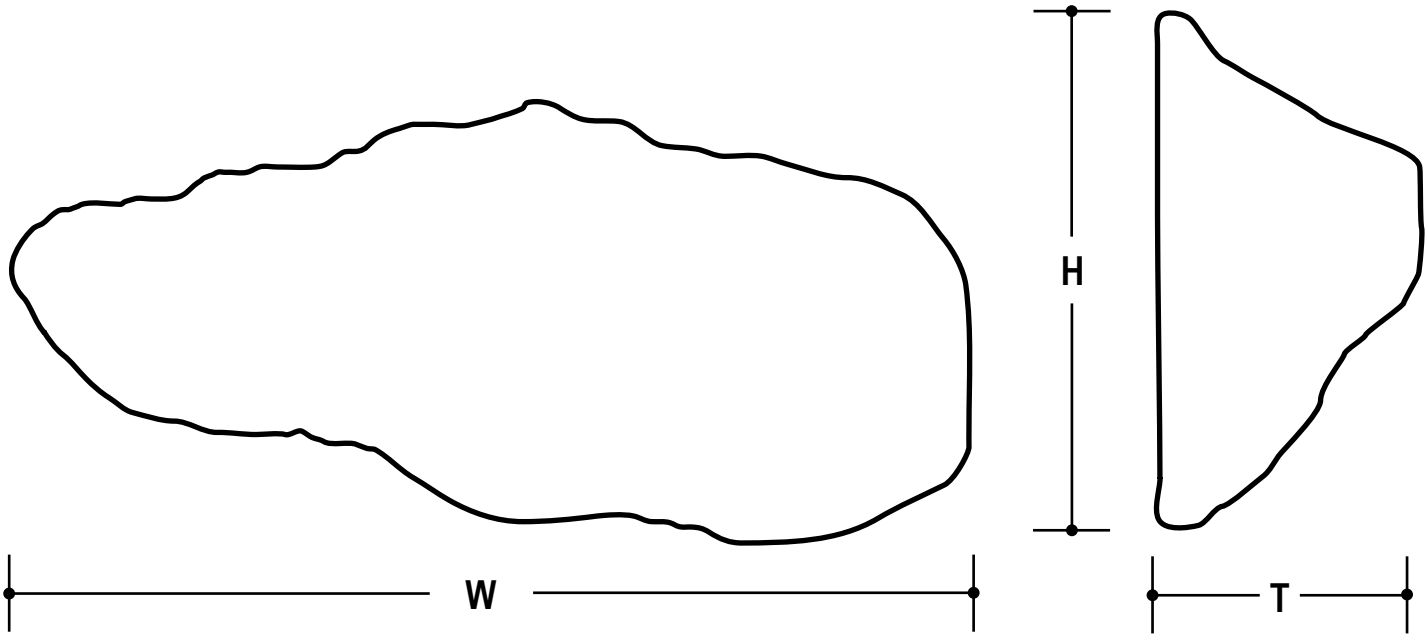

SILHOUETTE LEDGE

by Centurion Stone

PATTERN DESCRIPTION AND DIMENSIONS

PATTERN / CODE	TEXTURE	PATTERN OF INSTALLATION	THICKNESS	HEIGHT	WIDTH	REC JOINT
Silhouette 160	Rugged textured from angular facets	Installed at random with even sized joints	1.5" TO 3.5"	3" to 6"	6" to 18"	3/4"

Color / Style

Packaging		Weights	
	Sq. Ft.	Skid	Box
Box	12.5		111
Skid	100	890	
Corners	72	828	103
Sq. Ft.		8.9	

Name	Product Number
Arizona Silhouette Ledge	#16072425
Suede Silhouette Ledge	#16018565

Drawn By: Centurion Stone
 Date:
 Revised:
 Scale: NOT TO SCALE
 Checked by:
 Sheet: 1 of 1